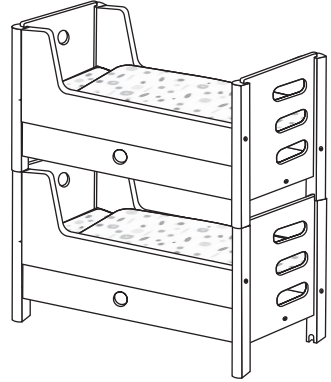

Art. Nr. 11811

Doll's Loft Bed Little Button

Assembly instruction

Puppenhochbett Little Button

Aufbauanleitung

Lit de poupée à étages Little Button

Notice de montage

Letto a sopralco per bambole Little Button

Istruzioni di montaggio

Cama Litera para Muñecas Little Button

Instrucciones de montaje

CAUTION:

The toy is to be assembled by an adult.

CAUTION:

Assemblage par un adulte requis.

WARNING:

CHOKING HAZARD

Small parts. Not for children under 3 years.

AVERTISSEMENT:

RISQUE DE SUFFOCATION