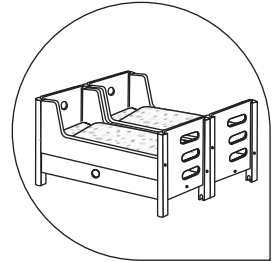

Art. Nr. 11811

Doll's Loft Bed Little Button

Assembly instruction

Puppenhochbett Little Button

Aufbauanleitung

Lit de poupée à étages Little Button

Notice de montage

Letto a sopralco per bambole Little Button

Istruzioni di montaggio

Cama Litera para Muñecas Little Button

Instrucciones de montaje

CAUTION:

The toy is to be assembled by an adult.

CAUTION:

Assemblage par un adulte requis.

WARNING:

CHOKING HAZARD

Small parts. Not for children under 3 years.

AVERTISSEMENT:

RISQUE DE SUFFOCATION